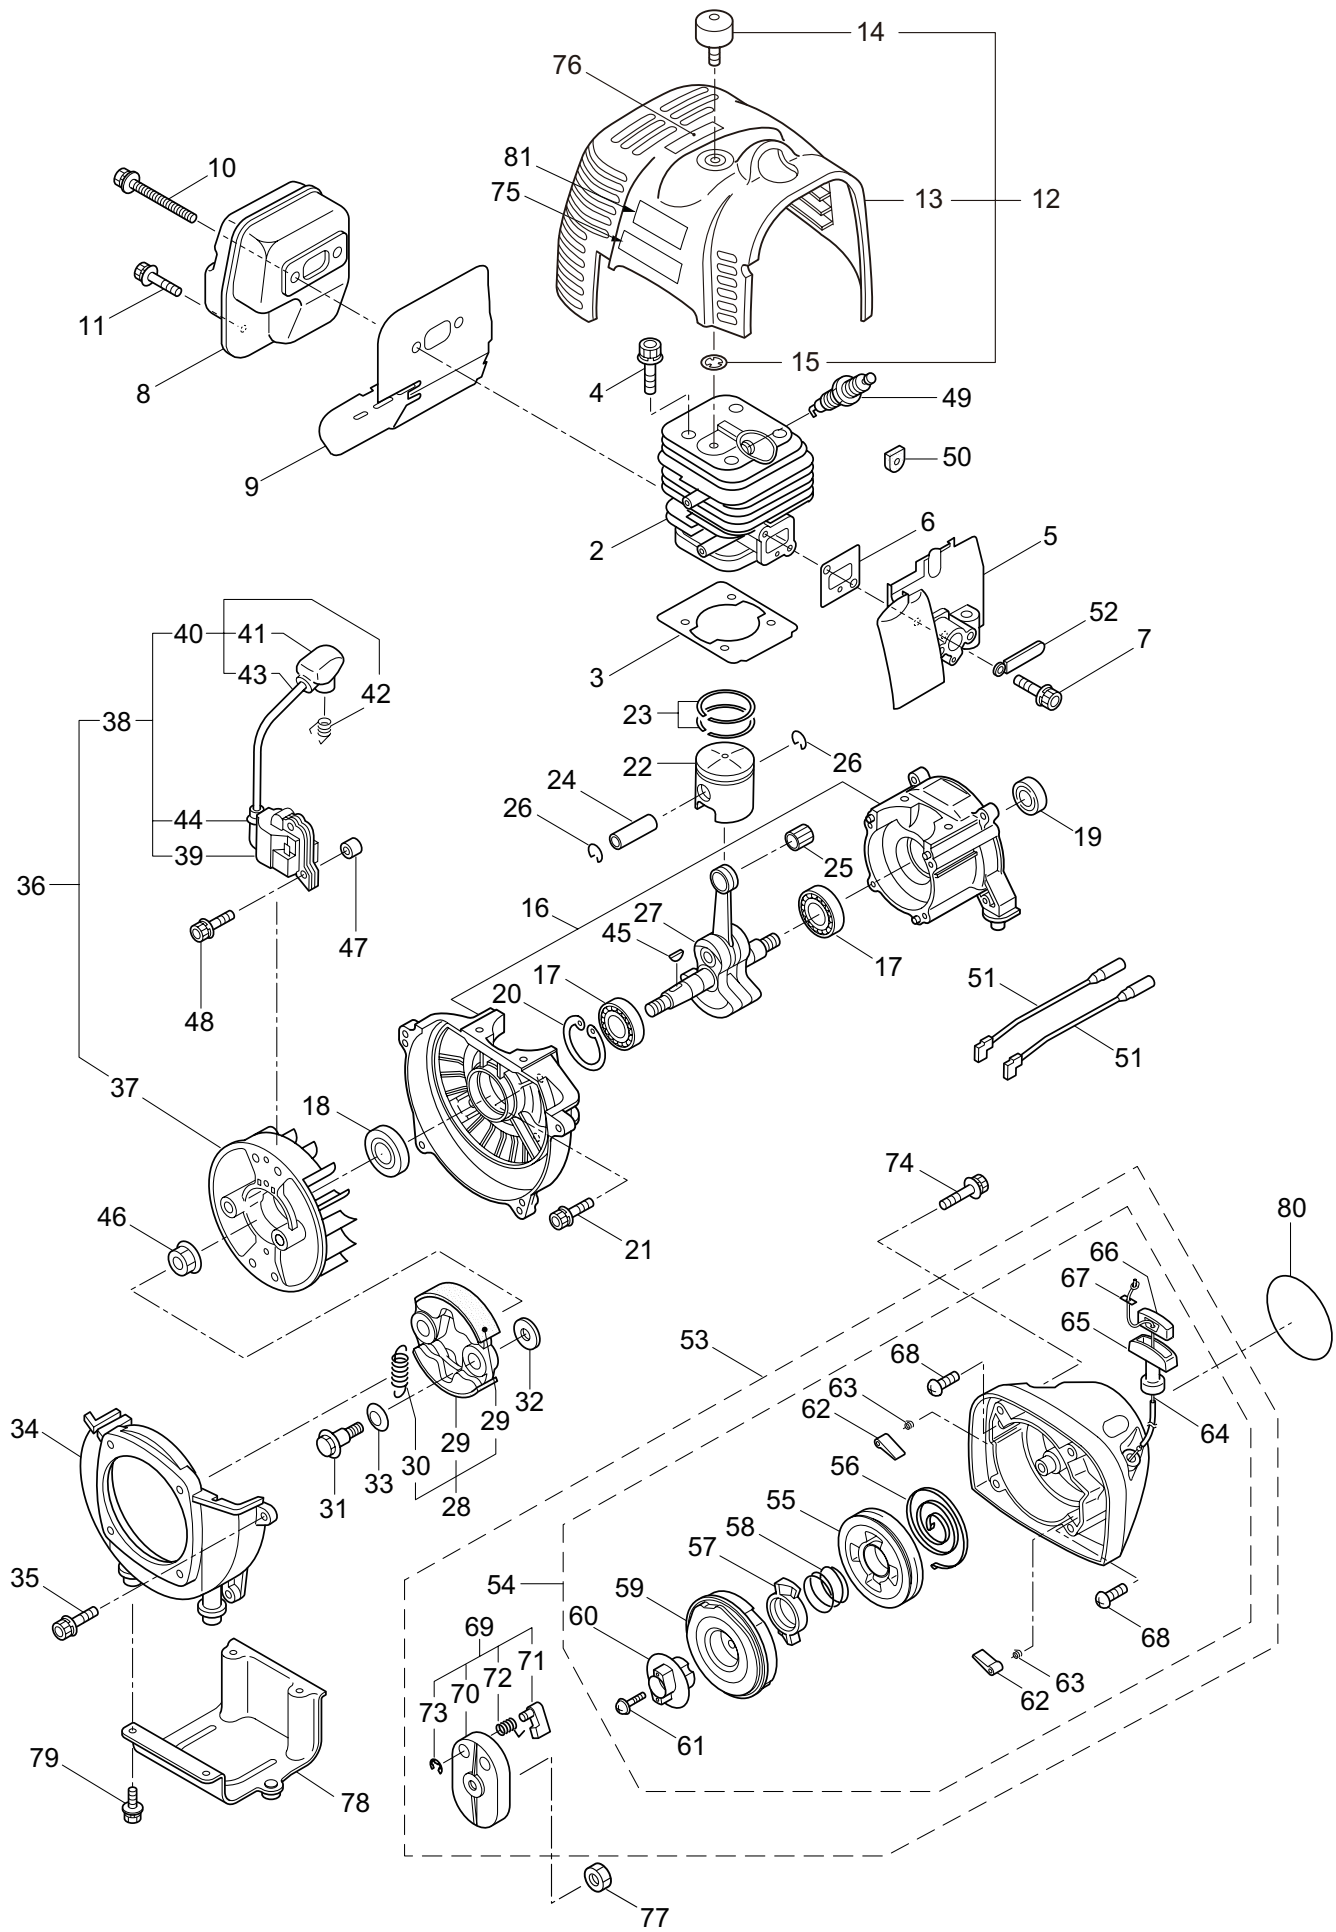

3. BKC5020RS-01  
SUPPORT FRAME

Ref. No.	Part No.	Part Name	Q'ty	Remarks
3-1	224730	Support Frame	1	
3-2	232316	Turn Bracket Ass'y	1	
3-3	211644	Bearing Case	1	
3-4	220619	Bearing	1	#6001UU
3-5	092578	Bolt	3	M5x10
3-6	231946	Spring	3	
3-7	231947	Spring Holder	3	
3-8	228250	Bolt	3	M5x12
3-9	231948	Washer	3	5.2x16xt1
3-10	215230	Nut	3	M5
3-11	231949	Screw	3	
3-12	223704	Cap Screw	1	M6x12
3-13	219959	Nut	1	M6
3-14	226490	Pad	1	
3-15	215230	Nut	4	M5
3-16	084020	Nut	1	M12

4. BKC5020RS-01  
ENGINE

Ref. No.	Part No.	Part Name	Q'ty	Remarks
4-46	262731	Nut,Rotor	1	M10
4-47	280381	Spacer	2	
4-48	283669	Cap Screw	2	M4x25
4-49	262483	Spark Plug	1	NGK BPMR6Y
4-50	281172	Grommet	1	
4-51	269722	Lead	2	
4-52	264588	Clamp	1	
4-53	282294	Recoil Starter Ass'y	1	Incl.54-73
4-54	282295	Starter Ass'y	1	Incl.55-68
4-55	280994	Pulley	1	
4-56	280995	Spiral Spring	1	
4-57	280996	Pawl	1	
4-58	280997	Return Spring	1	
4-59	283123	Spring Comp.	1	
4-60	280999	Plate	1	
4-61	281000	Set Screw	1	
4-62	281001	Pawl	2	
4-63	281002	Return Spring	2	
4-64	281004	Starter Rope	1	
4-65	262633	Starter Grip	1	
4-66	262981	Cap	1	
4-67	281005	Rope Stopper	1	
4-68	282622	Screw	2	
4-69	282623	Starter Pulley Ass'y	1	Incl.70-73
4-70	282282	Starter Pulley	1	
4-71	262636	Pawl	2	
4-72	262637	Return Spring	2	
4-73	262638	E-Ring	2	
4-74	261607	Cap Screw	4	M5x16
4-75	262714	Label	1	MARUYAMA
4-76	267561	Label	1	
4-77	126990	Nut	1	M8
4-78	283243	Bracket	1	
4-79	261607	Cap Screw	4	M5x16
4-80	283284	Label	1	REVERSE2/NE500
4-81	265694	Label	1	