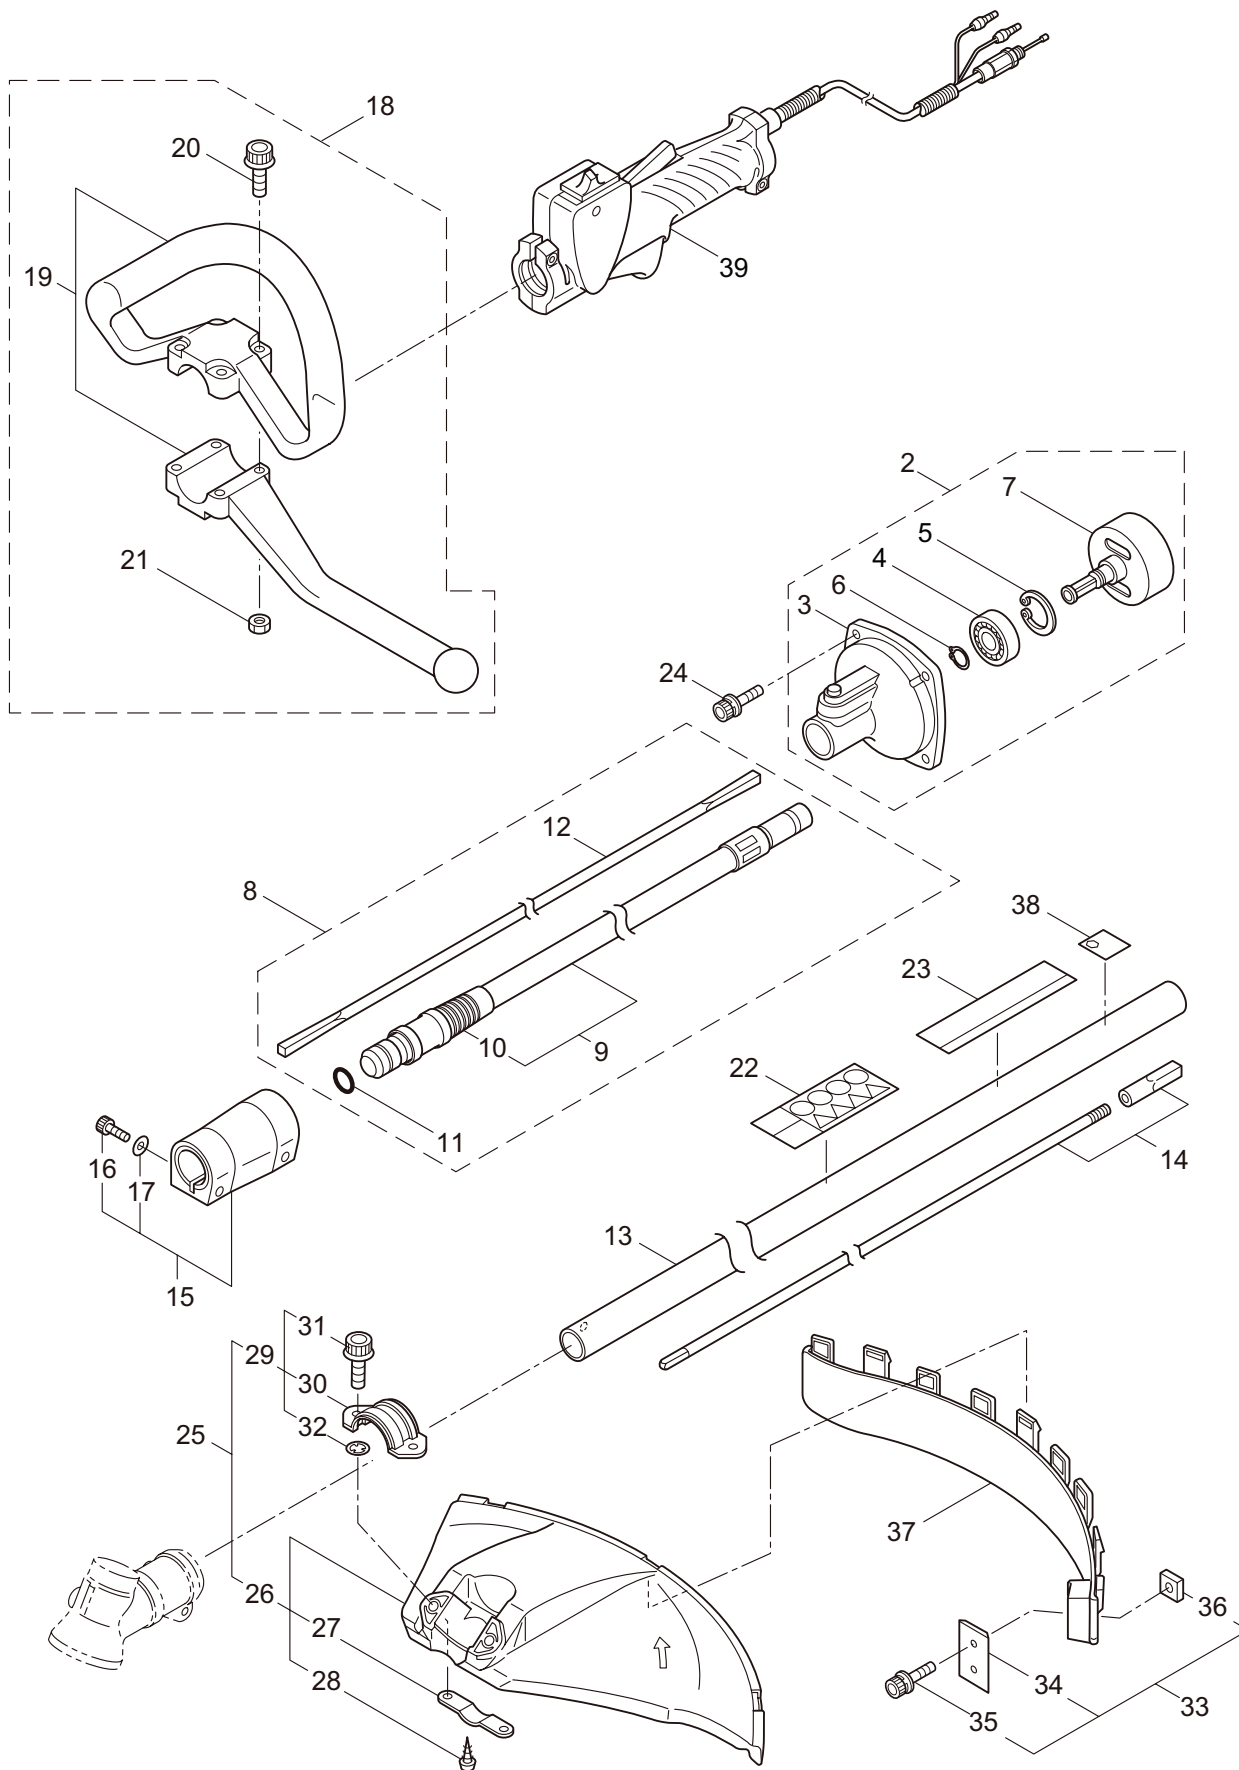

## CONTENTS

1. MAIN BODY .....	1 ~ 2
2. GEARCASE.....	3 ~ 4
3. SUPPORT FRAME .....	5 ~ 6
4. ENGINE .....	7 ~ 10
5. CARBURETOR, FUEL TANK .....	11 ~ 14
6. ACCESSORIES .....	15 ~ 16

2014. 04.

P/N 523501-1

# 1. BKC5020RS-01 MAIN BODY

Ref. No.	Part No.	Part Name	Q'ty	Remarks
1-1	364135	BKC5020RS-01	1	
1-2	222416	Clutch Case Ass'y	1	Incl.3-7
1-3	222085	Clutch Case	1	
1-4	222442	Bearing	1	#6202 2RS
1-5	012380	Snap Ring	1	#35
1-6	550118	Snap Ring	1	WR15
1-7	220336	Clutch Drum	1	
1-8	222530	Outer Ass'y	1	Incl.9-12
1-9	222531	Outer	1	Incl.10
1-10	215885	Cover	1	
1-11	011338	O-Ring	1	P18
1-12	211895	Inner Shaft	1	
1-13	224125	Driveshaft Tube	1	
1-14	216965	Driveshaft Ass'y	1	
1-15	215730	Joint Pipe Ass'y	1	Incl.16,17
1-16	087786	Cap Screw	2	M5x25
1-17	012487	Washer	1	M5
1-18	232104	Loop Handle Ass'y	1	Incl.19-21
1-19	226462	Loop Handle	1	
1-20	215608	Cap Screw	4	M5x30x16
1-21	081027	Nut	4	M5
1-22	223188	Label	1	
1-23	228422	Label	1	BKC5020RS
1-24	219113	Cap Screw	4	M6x20
1-25	232092	Safety Cover Ass'y	1	Incl.26-32
1-26	231262	Safety Cover Ass'y	1	Incl.27,28
1-27	223180	Threaded Bracket	1	
1-28	221580	Screw	1	4x8
1-29	232093	Bracket Ass'y	1	Incl.30-32
1-30	223179	Bracket	1	
1-31	220632	Cap Screw	2	M6x30
1-32	231704	Washer	2	6x13xt1.0
1-33	231882	String Cutter Ass'y	1	Incl.34-36
1-34	230747	String Cutter	1	
1-35	261250	Cap Screw	1	M5x20
1-36	228325	Nut	1	
1-37	230748	Cover Extention	1	
1-38	225380	Label	1	116dB
1-39	232101	Throttle Lever Ass'y	1	

3. BKC5020RS-01  
SUPPORT FRAME

Ref. No.	Part No.	Part Name	Q'ty	Remarks
3-1	224730	Support Frame	1	
3-2	232316	Turn Bracket Ass'y	1	
3-3	211644	Bearing Case	1	
3-4	220619	Bearing	1	#6001UU
3-5	092578	Bolt	3	M5x10
3-6	231946	Spring	3	
3-7	231947	Spring Holder	3	
3-8	228250	Bolt	3	M5x12
3-9	231948	Washer	3	5.2x16xt1
3-10	215230	Nut	3	M5
3-11	231949	Screw	3	
3-12	223704	Cap Screw	1	M6x12
3-13	219959	Nut	1	M6
3-14	226490	Pad	1	
3-15	215230	Nut	4	M5
3-16	084020	Nut	1	M12