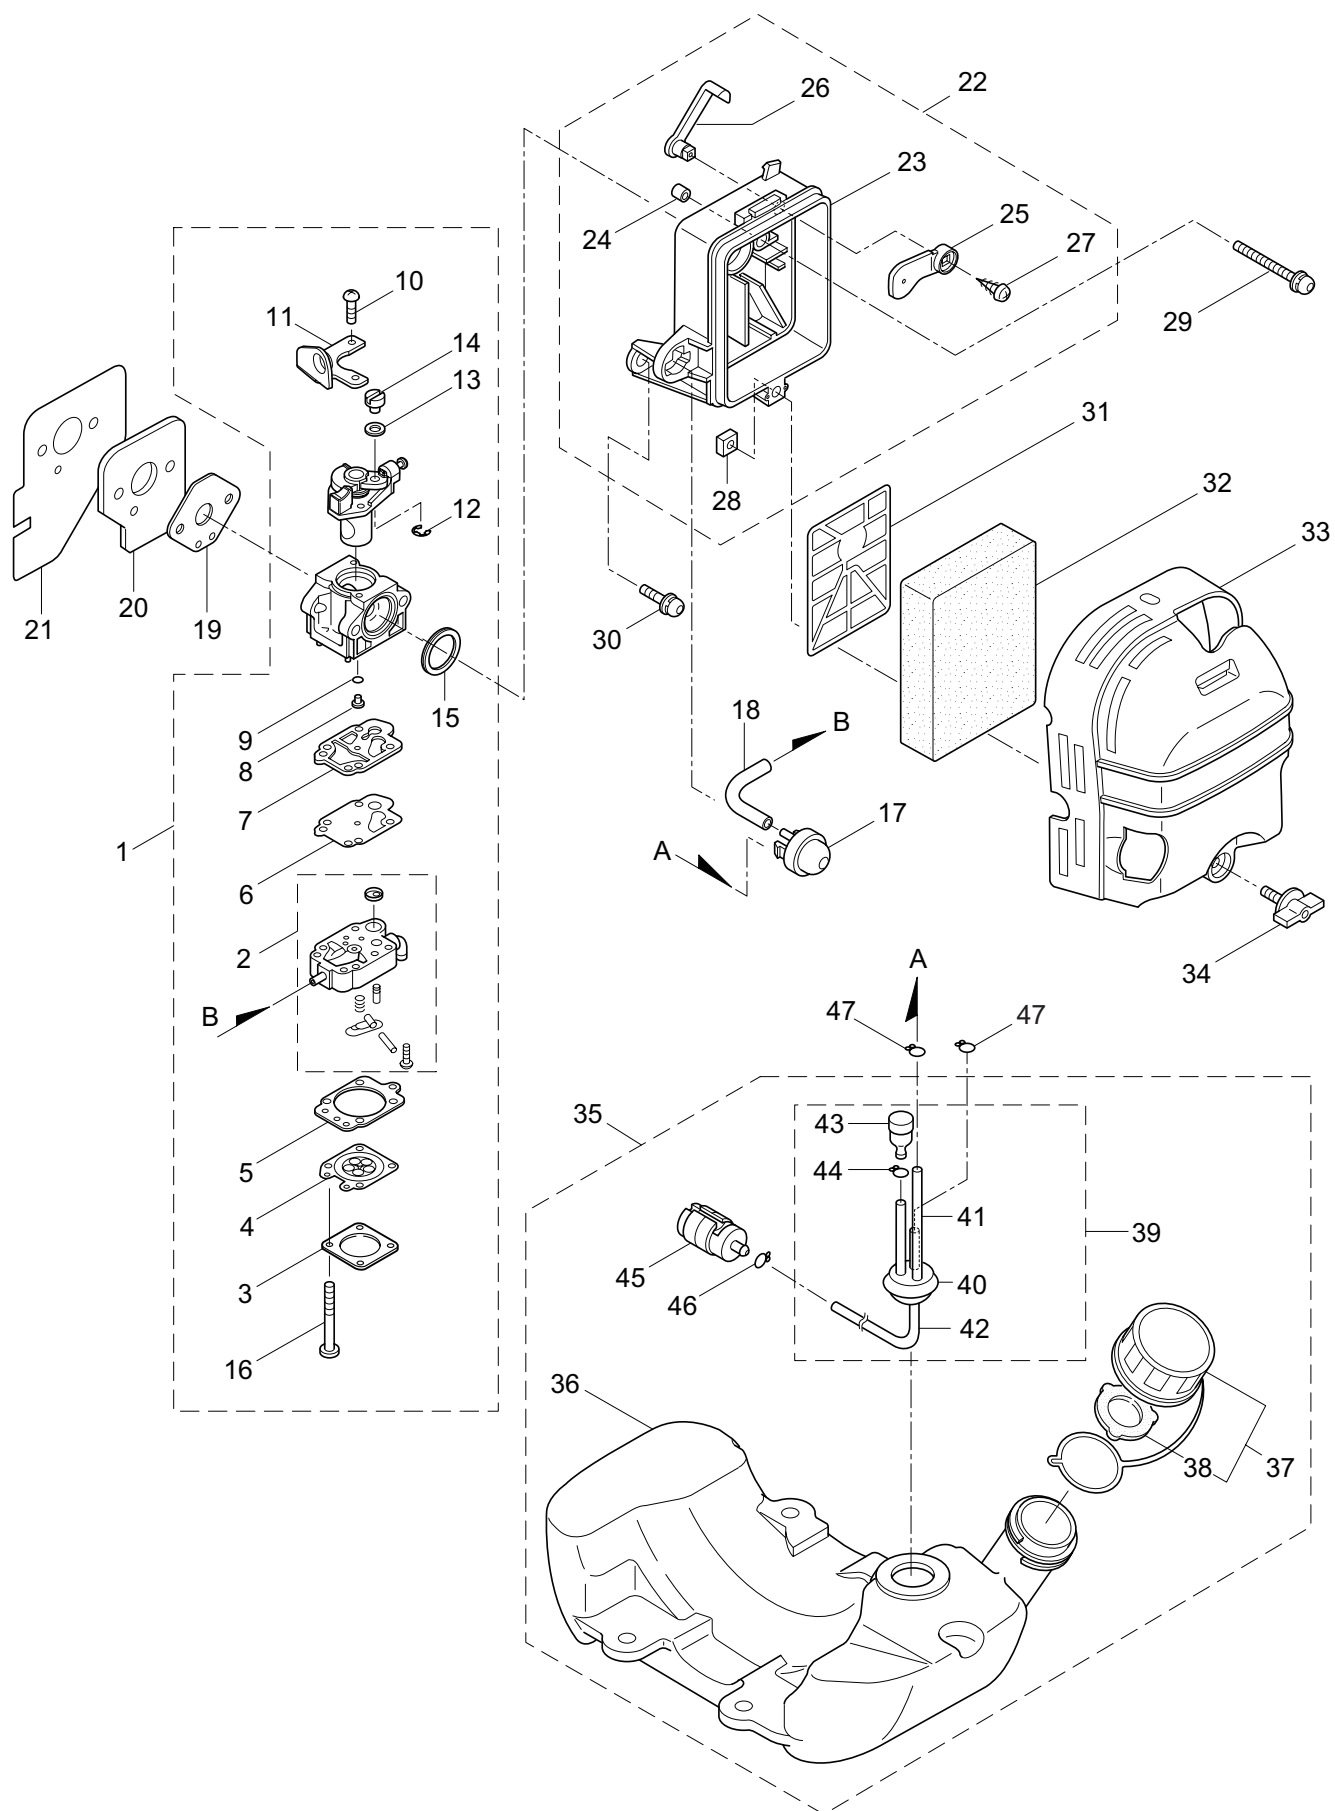

5. BKC5020RS-01
CARBURETOR, FUEL TANK

Ref. No.	Part No.	Part Name	Q'ty	Remarks
5-1	284109	Carburetor Ass'y	1	Incl.2-16 New gasket required
5-2	283124	Pump Body	1	
5-3	263726	Cover Plate	1	
5-4	283905	Diaphragm, Meterring	1	
5-5	263727	Gasket	1	
5-6	262994	Diaphragm,Fuel Pump	1	
5-7	282576	Gasket	1	
5-8	283125	Main Jet	1	
5-9	261871	O-Ring	1	
5-10	261875	Screw	2	
5-11	264677	Bracket	1	
5-12	261876	E-Ring	1	
5-13	264678	Washer	1	
5-14	261658	Swivel	1	
5-15	261657	Packing	1	
5-16	263737	Screw	4	
5-17	282299	Pump	1	
5-18	282512	Fuel Pipe	1	
5-19	282301	Gasket	1	
5-20	283086	Divider	1	
5-21	283087	Gasket	1	
5-22	282302	Case Ass'y	1	Incl.23-28
5-23	282303	Case Body	1	
5-24	282484	Sleeve	3	
5-25	282304	Valve	1	
5-26	282305	Lever	1	
5-27	269032	Screw	1	
5-28	269423	Nut	1	
5-29	262720	Cap Screw	2	M5x55
5-30	264807	Cap Screw	1	M5x16
5-31	282481	Plate	1	
5-32	282306	Element	1	
5-33	282307	Cleaner Cover	1	
5-34	281438	Knob	1	
5-35	282309	Fuel Tank Ass'y	1	Incl.36-46
5-36	282310	Fuel Tank	1	
5-37	281564	Fuel Tank Cap Ass'y	1	Incl.38
5-38	269377	Gasket	1	
5-39	282312	Fuel Pipe Ass'y	1	Incl.40-44
5-40	268065	Grommet	1	
5-41	282511	Return Pipe	1	
5-42	262649	Fuel Pipe	1	
5-43	261590	Breather	1	
5-44	261117	Clip	1	
5-45	267328	Fuel Filter Ass'y	1