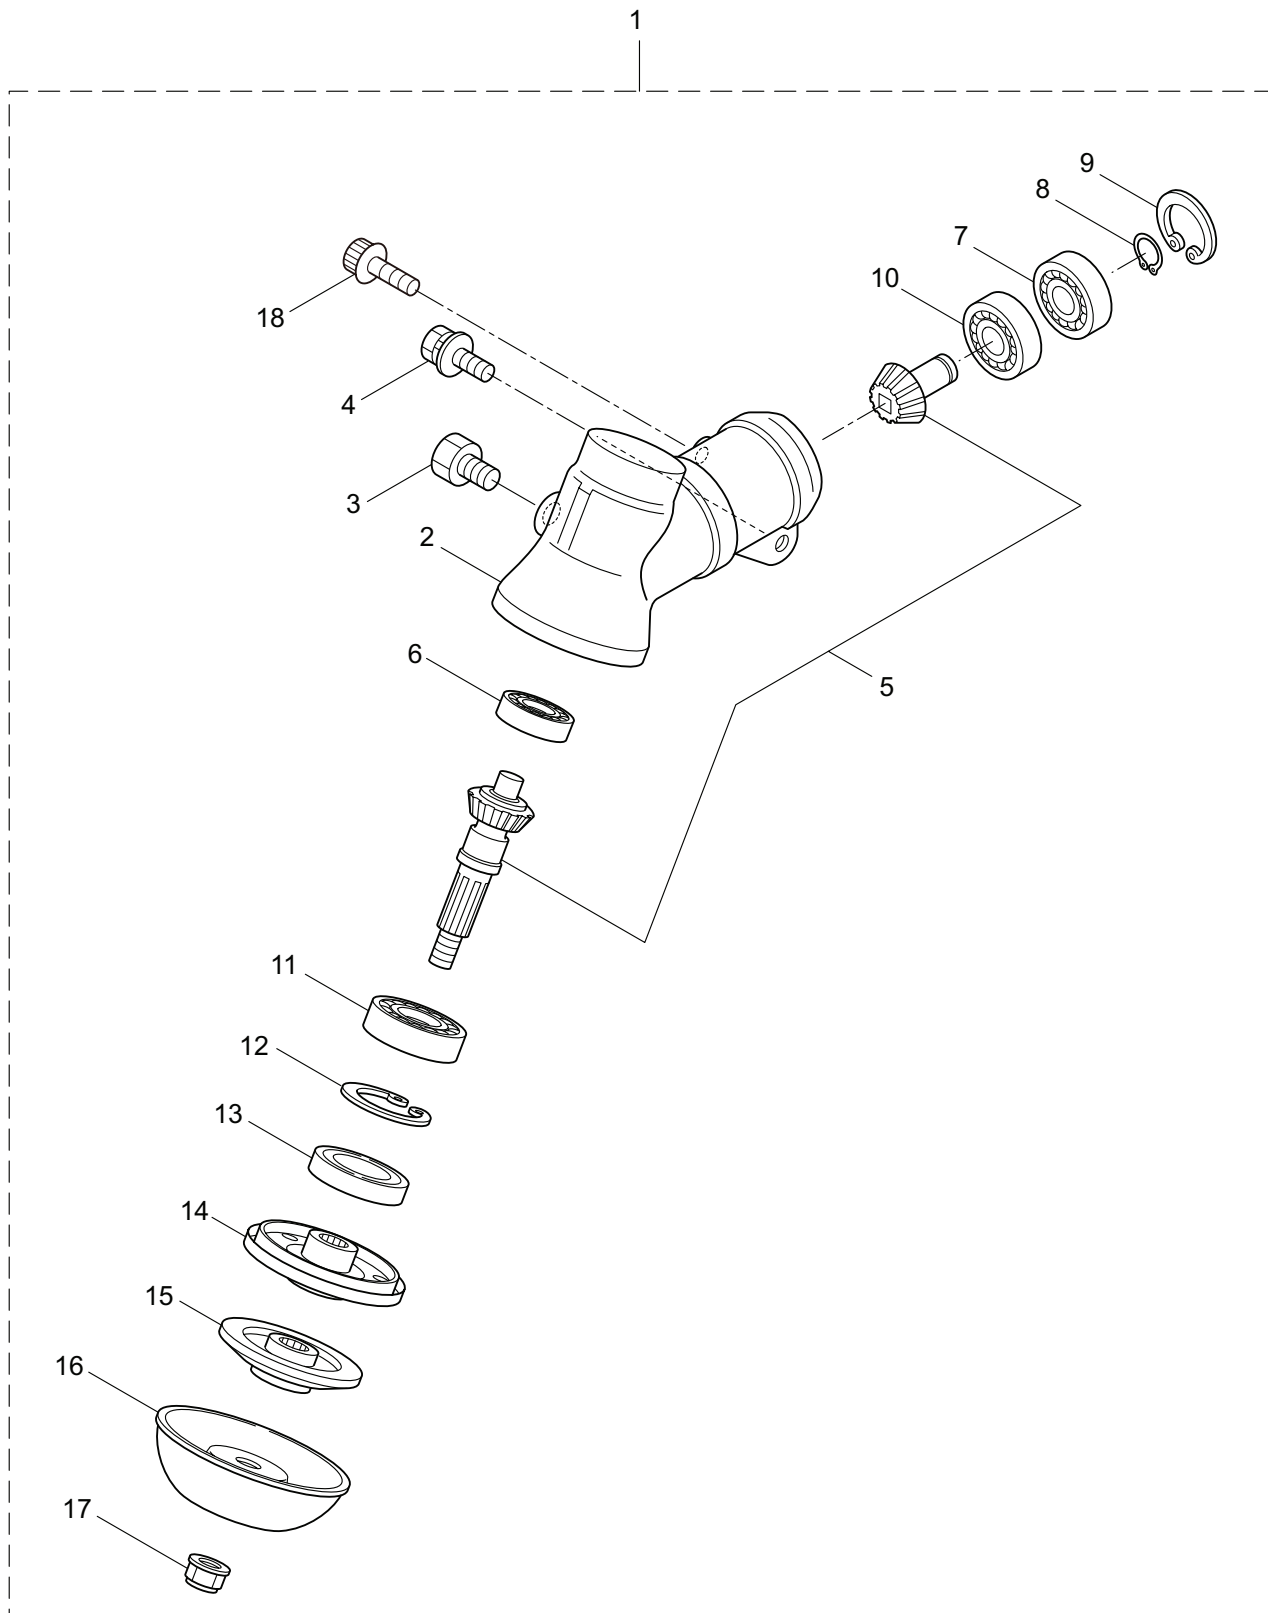

2. BKC5020RS-01
GEARCASE

Ref. No.	Part No.	Part Name	Q'ty	Remarks
2-1	234837	Gearcase Ass'y	1	Incl.2-18
2-2	232850	Gearcase	1	
2-3	234109	Bolt	1	M8x8
2-4	217134	Bolt	1	M6x30
2-5	234349	Gear Set	1	
2-6	014490	Bearing	1	#6000
2-7	106933	Bearing	1	#6000Z
2-8	014210	Snap Ring	1	#10
2-9	054676	Snap Ring	1	#26
2-10	014490	Bearing	1	#6000
2-11	012544	Bearing	1	#6202
2-12	012380	Snap Ring	1	#35
2-13	232049	Oil Seal	1	D21355
2-14	232322	Bracket A Ass'y	1	
2-15	232052	Bracket B	1	
2-16	230849	Stabilizer	1	
2-17	232920	Nut	1	M10x1.25
2-18	217135	Bolt	1	M6x10