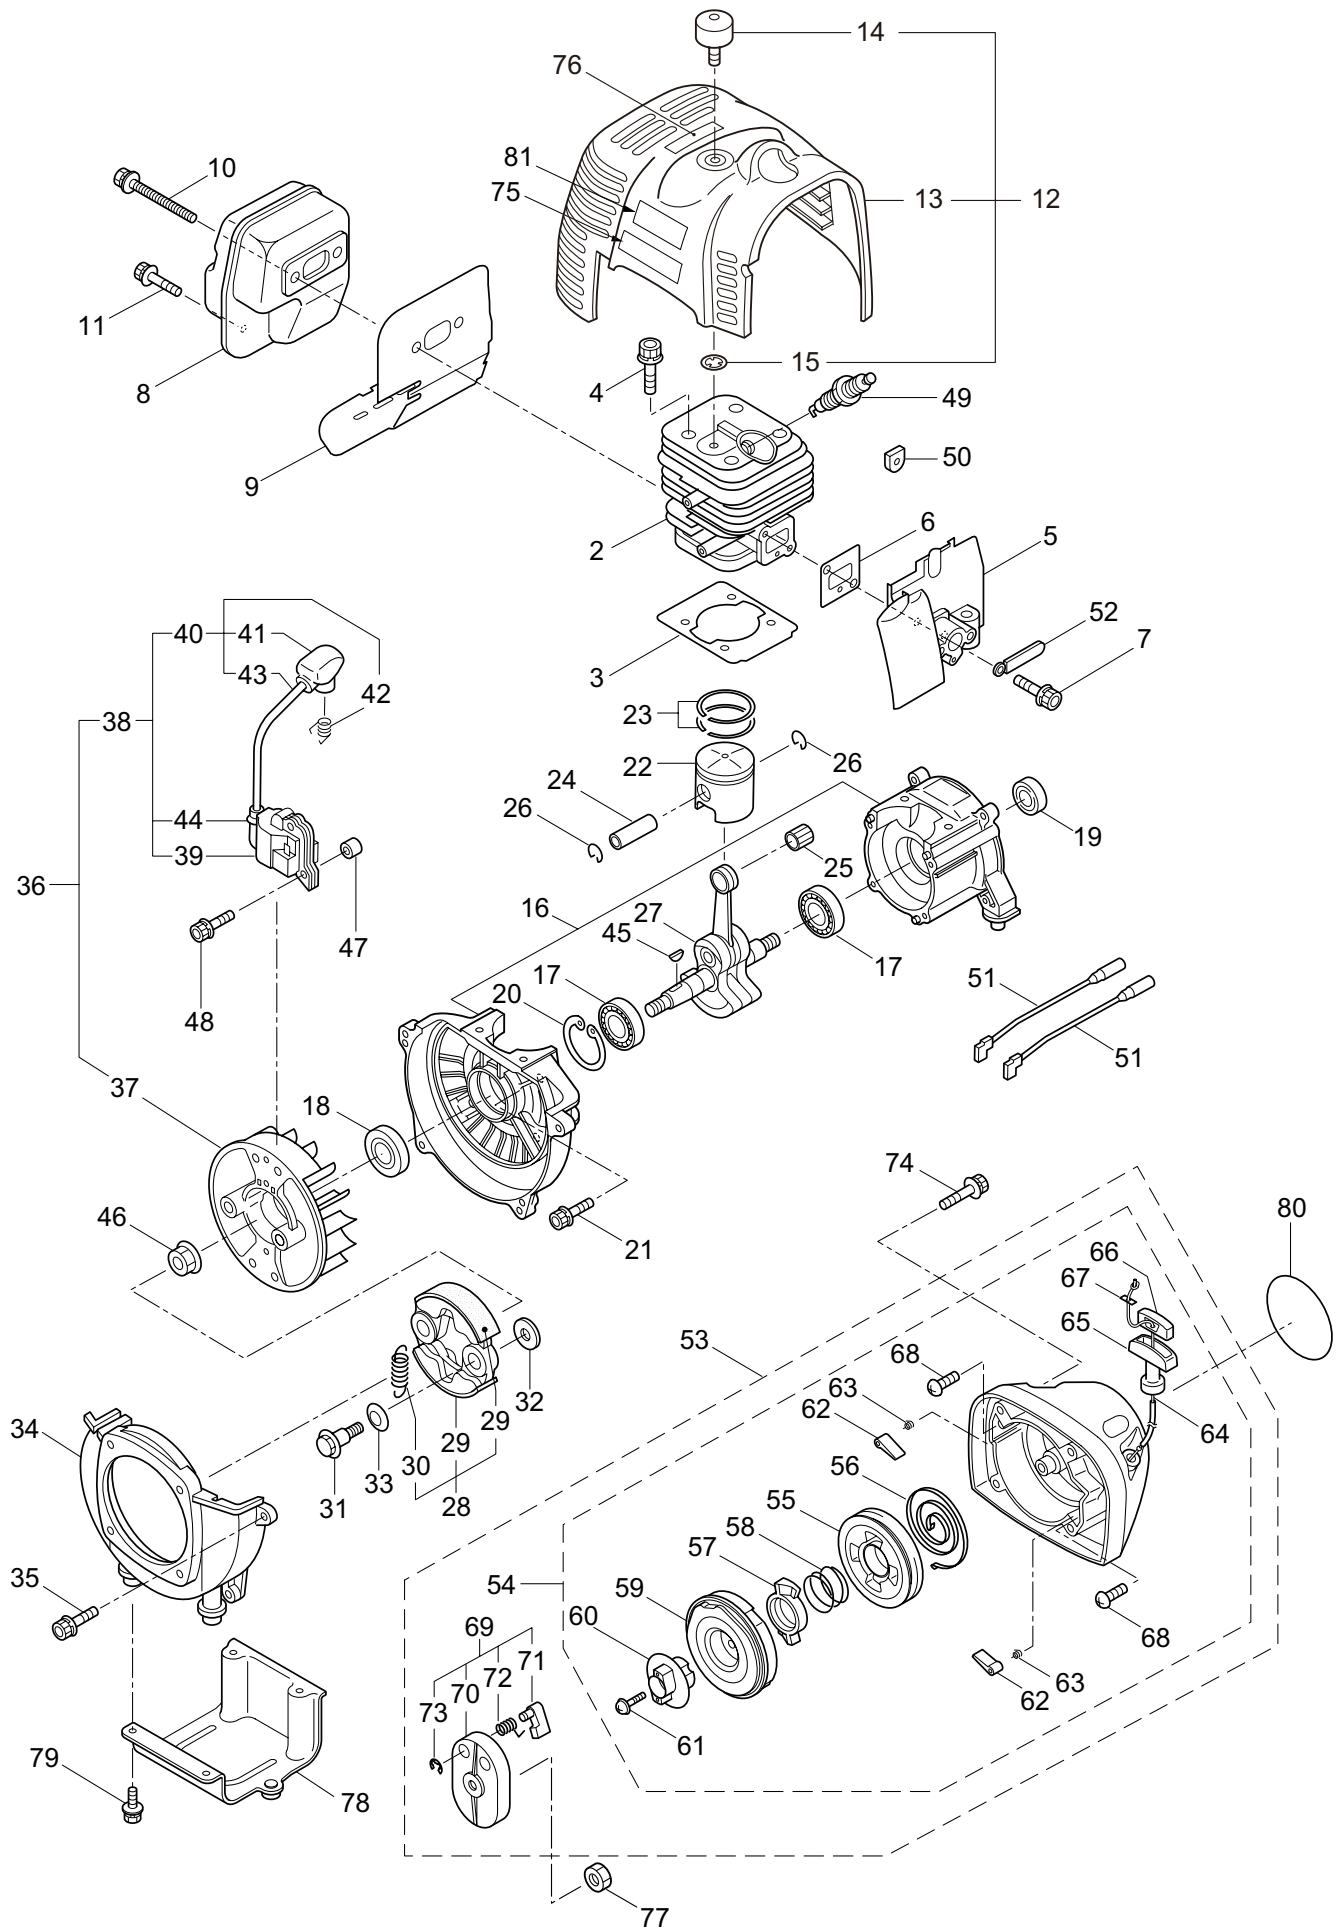

4. BKC5020RS-01
ENGINE

Ref. No.	Part No.	Part Name	Q'ty	Remarks
4-1	858372	Engine	1	NE500/14
4-2	283076	Cylinder	1	New gasket required
4-3	282259	Gasket	1	
4-4	261612	Cap Screw	4	M5x30
4-5	282261	Insulator	1	New gasket required
4-6	282262	Gasket	1	
4-7	267290	Cap Screw	2	M5x20
4-8	283534	Muffler	1	
4-9	282271	Gasket	1	
4-10	266713	Cap Screw	2	M5x60
4-11	283315	Screw	1	M5x12W-12
4-12	286390	Top Cover Ass'y	1	Incl.13-15
4-13	282274	Top Cover	1	
4-14	285843	Knob	1	
4-15	286362	Washer	1	M6
4-16	282277	Crankcase	1	
4-17	262658	Bearing	2	#6202C3
4-18	262660	Oil Seal	1	TC15357
4-19	262565	Oil Seal	1	ISCD15257
4-20	012380	Snap Ring	1	#35
4-21	261612	Cap Screw	4	M5x30
4-22	283675	Piston	1	
4-23	282941	Piston Ring	2	(2)Required
4-24	262749	Piston Pin	1	
4-25	262659	Bearing,Needle	1	KTV111414EG01B2
4-26	262479	Clip,Piston Pin	2	
4-27	283038	Crankshaft/Conn.Rod Ass'y	1	
4-28	282743	Clutch Ass'y	1	Incl.29,30
4-29	282624	Clutch Shoe	2	(2)required
4-30	263617	Spring,Clutch	1	2.3-44.8L
4-31	283671	Cap Screw	2	M8x1.25
4-32	262683	Washer	2	8x22xt1.2
4-33	262682	Wave Washer	2	
4-34	282285	Fan Cover	1	
4-35	261250	Cap Screw	4	M5x20
4-36	282287	Magneto Ass'y	1	Incl.37-44
4-37	282288	Rotor/Fan	1	
4-38	282289	Ignition Coil Ass'y	1	Incl.39-44
4-39	267572	Coil	1	
4-40	282290	Spark Plug Wire Ass'y	1	Incl.41-43
4-41	282292	Plug Boot	1	
4-42	261075	Connector	1	
4-43	282291	Spark Plug Wire	1	
4-44	261072	Cap	1	
4-45	261076	Woodruff Key	1	3x10