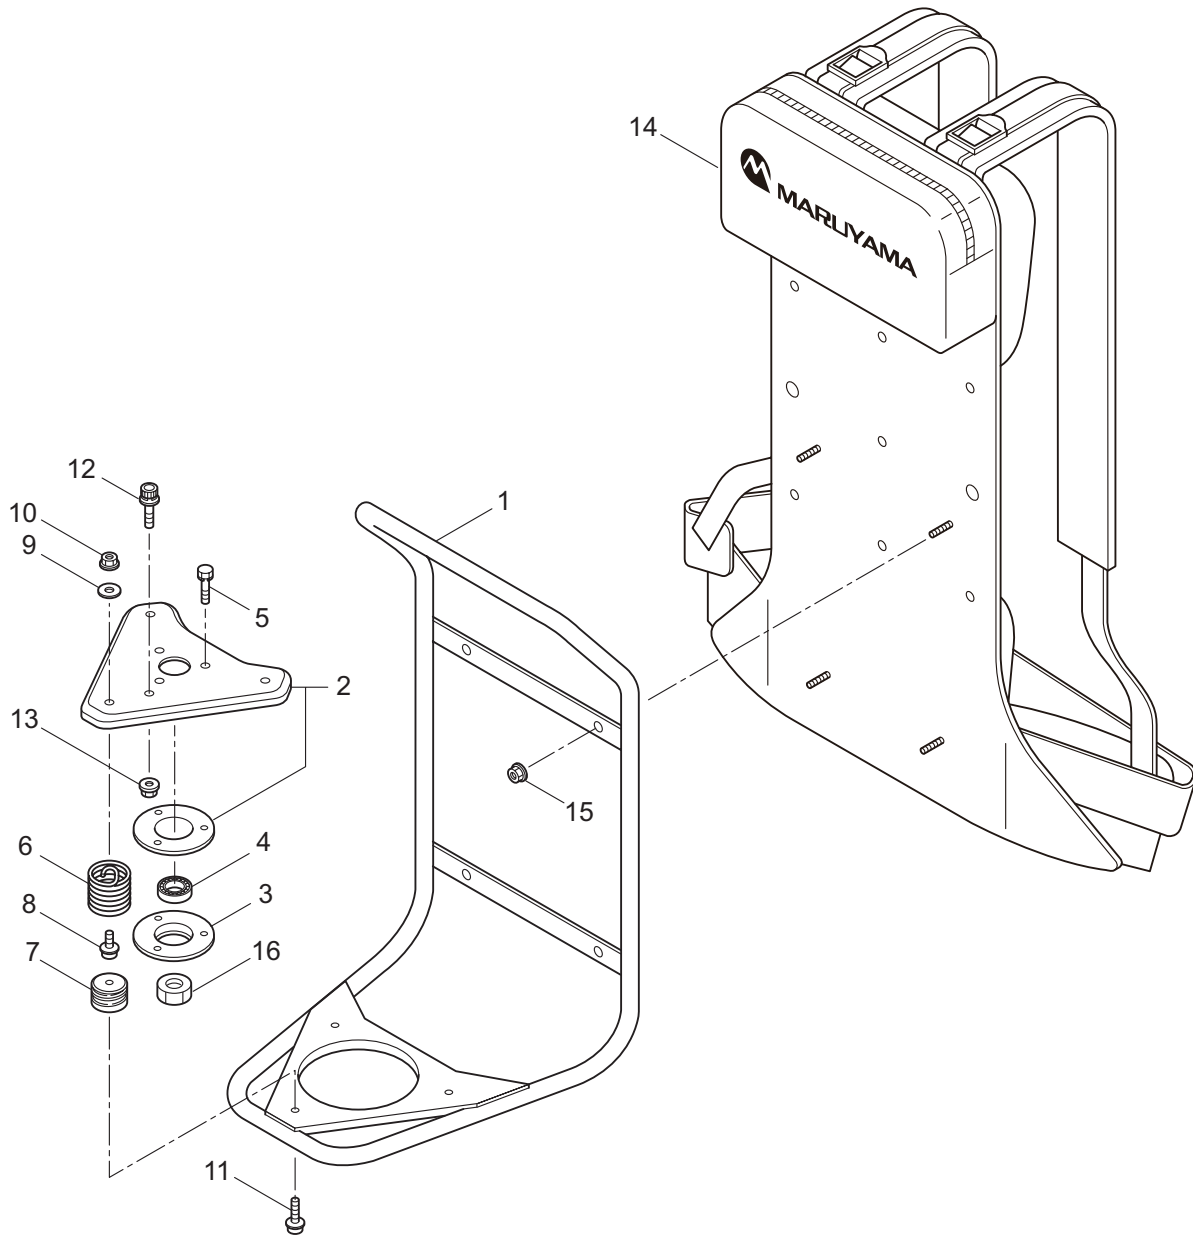

3. BKC5020RS-01
SUPPORT FRAME

Ref. No.	Part No.	Part Name	Q'ty	Remarks
3-1	224730	Support Frame	1	
3-2	232316	Turn Bracket Ass'y	1	
3-3	211644	Bearing Case	1	
3-4	220619	Bearing	1	#6001UU
3-5	092578	Bolt	3	M5x10
3-6	231946	Spring	3	
3-7	231947	Spring Holder	3	
3-8	228250	Bolt	3	M5x12
3-9	231948	Washer	3	5.2x16xt1
3-10	215230	Nut	3	M5
3-11	231949	Screw	3	
3-12	223704	Cap Screw	1	M6x12
3-13	219959	Nut	1	M6
3-14	226490	Pad	1	
3-15	215230	Nut	4	M5
3-16	084020	Nut	1	M12