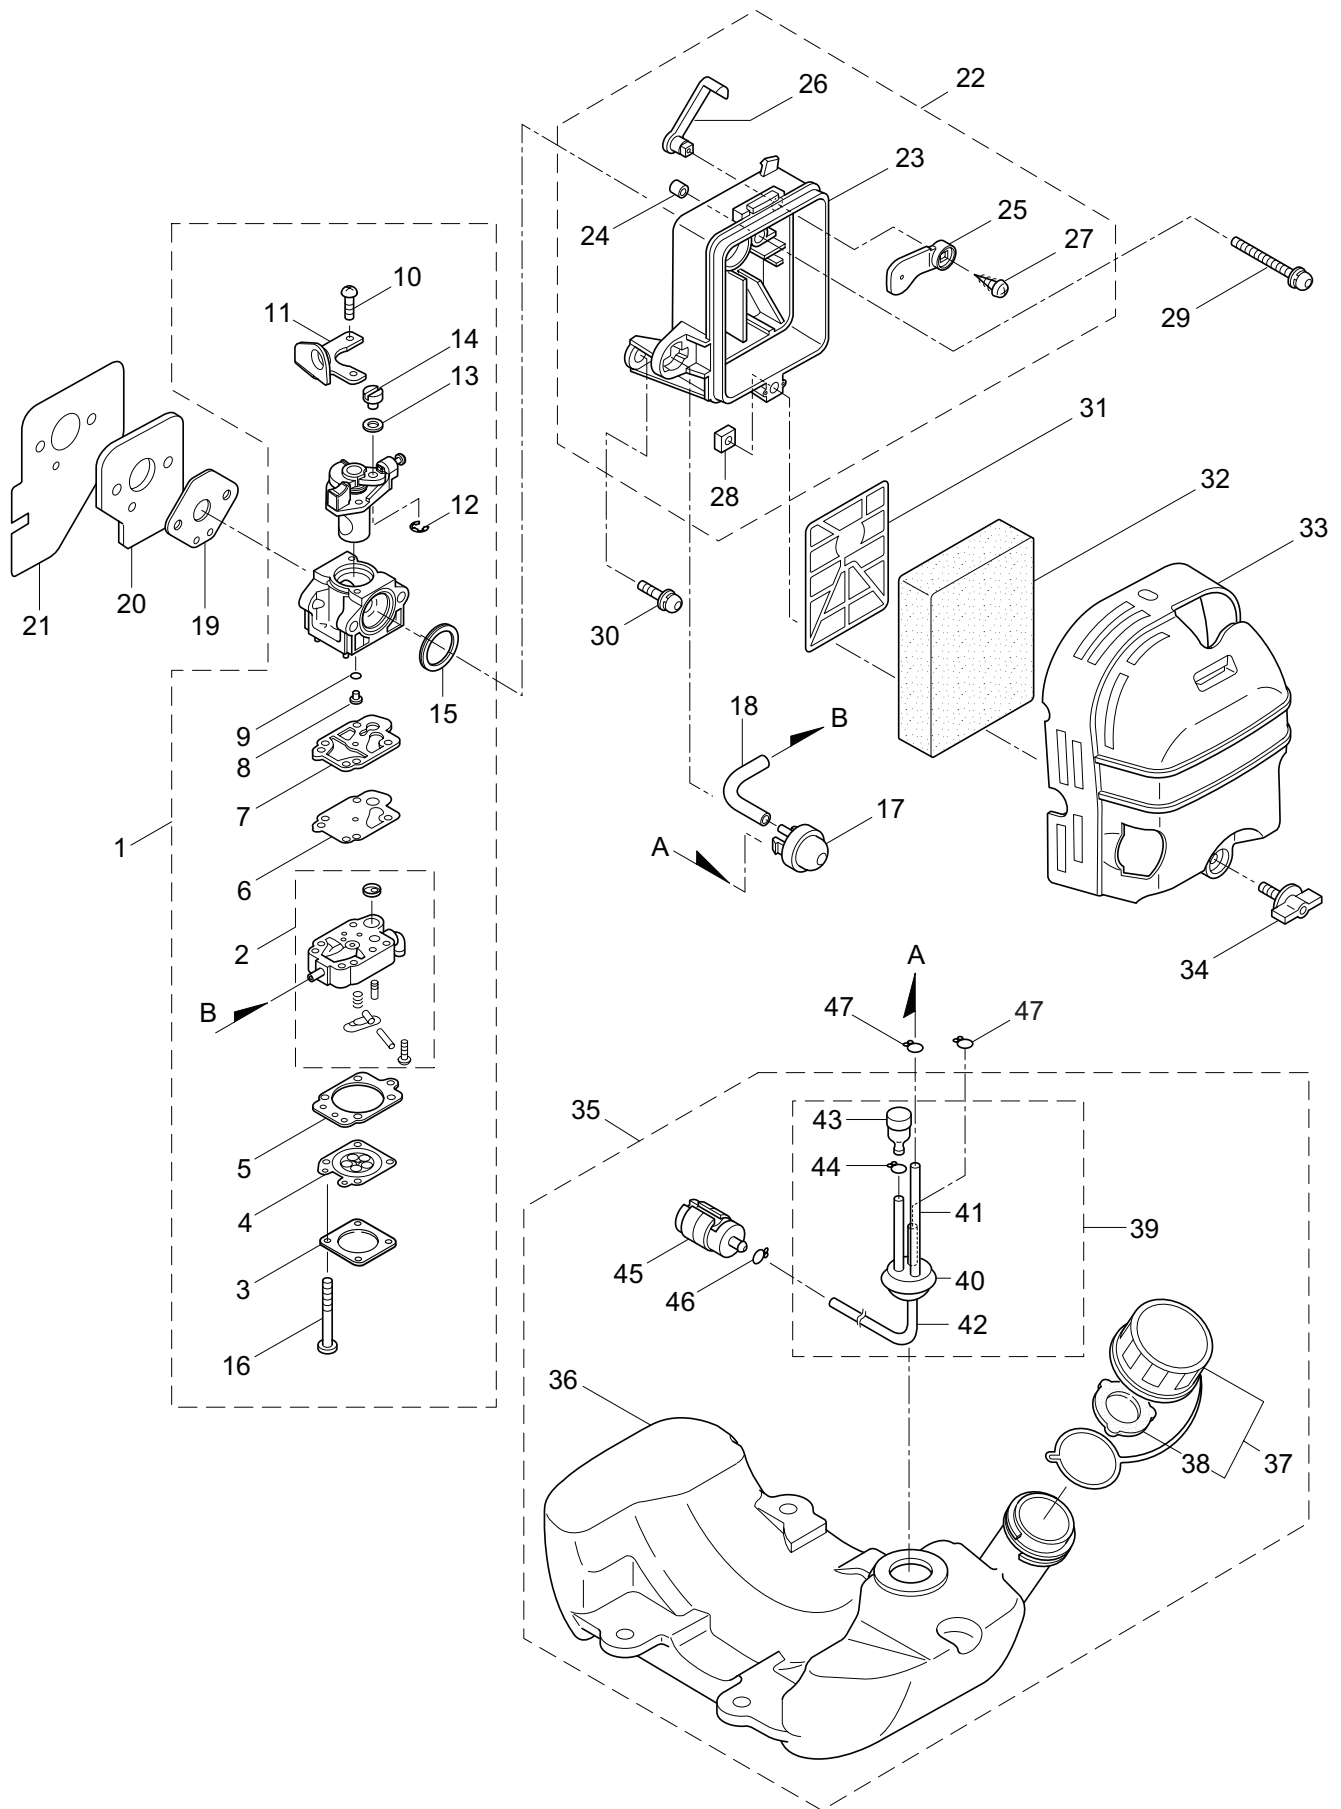

5. BKC5020RS-01
CARBURETOR, FUEL TANK

Ref. No.	Part No.	Part Name	Q'ty	Remarks
5-46	261117	Clip	1	
5-47	261117	Clip	2